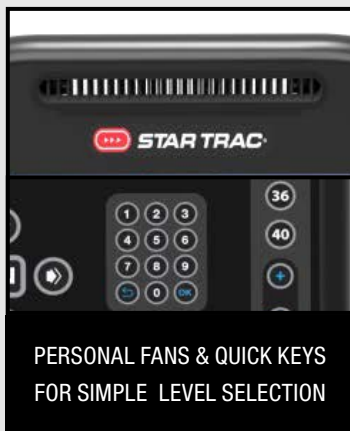

PERSONAL FANS & QUICK KEYS
FOR SIMPLE LEVEL SELECTION

COMPATIBLE WITH ECOFIT®
ASSET MANAGEMENT SOLUTIONS