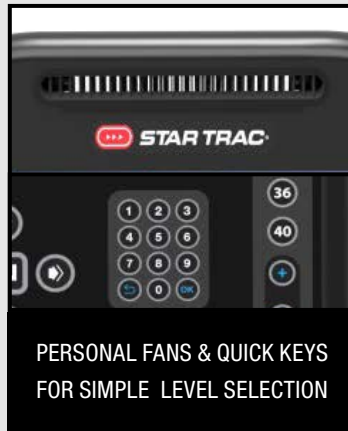

CONSOLE FEATURES

PERSONAL FANS & QUICK KEYS
FOR SIMPLE LEVEL SELECTION