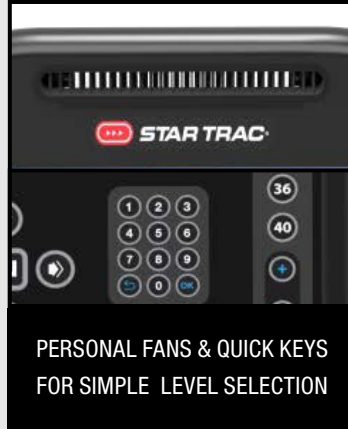

CONSOLE FEATURES

PERSONAL FANS & QUICK KEYS
FOR SIMPLE LEVEL SELECTION