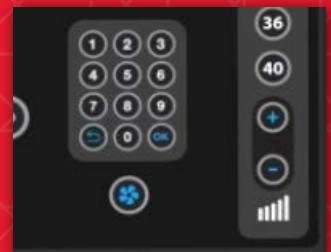

- Full color flat panel LCD display creates a premium user experience
- Quick Key selects for level allow for one-touch changes on the fly
- Integrated USB port provides charging capability for user devices
- Contact and telemetry heart rate
- Star Trac's popular personal fan for comfort
- Electrical requirements: unit can be operated self-generating or plugged in; PVS option requires 12V/5 Amp power supply
- 40 levels of resistance
- Powder-coated Steel frame

FEATURES

FULL COLOR FLAT PANEL LCD DISPLAY CREATES A PREMIUM USER EXPERIENCE

QUICK KEY SELECTS FOR LEVEL ALLOW FOR ONE-TOUCH CHANGES ON THE FLY

INTEGRATED USB PORT PROVIDES CHARGING CAPABILITY FOR USER DEVICES

CONTACT AND TELEMETRY HEART RATE

PRODUCT SPECS

4UB Upright Bike	
Primary SKUs	9-3180-MUNBP0
Weight	157 lb (71 kg)
Width	23" (58 cm)
Length	46" (117 cm)
Height	57" (145 cm)
User Weight Capacity	350 lbs (159 kg)